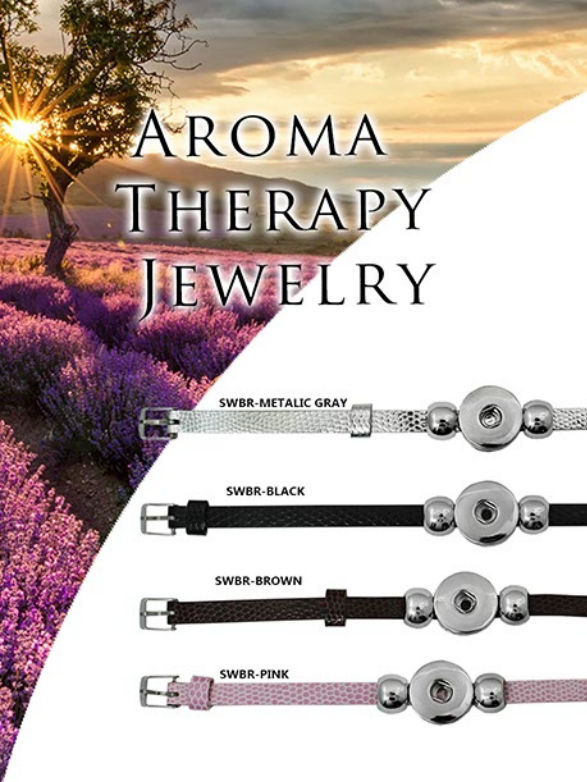

EAR-RW-306

-LAVA EARRINGS -

EAR-PLAVA-001

EAR-PLAVA-002

EAR-PLAVA-004

EAR-PLAVA-011

EAR-PLAVA-012

EAR-PLAVA-013

EAR-PLAVA-014

EAR-PLAVA-019

EAR-PLAVA-020

AROMA THERAPY JEWELRY

DIFFUSING LOCKETS™

SNAP JEWELRY

\$12.00 EACH
OR 3X \$25.00

PARACORD