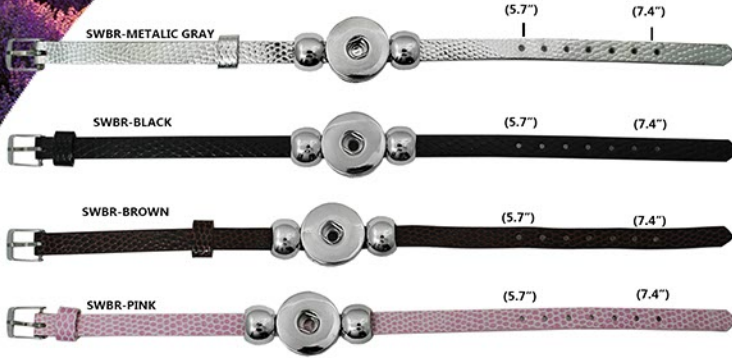

EAR-PLAVA-014

EAR-PLAVA-019

EAR-PLAVA-020

AROMA THERAPY JEWELRY

DIFFUSING LOCKETS™

SNAP JEWELRY

\$12.00 EACH
OR 3X \$25.00

PARACORD

MAGNETIC CLASP

SLAP BRACELET

AROMA THERAPY JEWELRY

DIFFUSING LOCKETS™

\$12.00 EACH
W / 1 Snap
3 / \$25.00

SNAP JEWELRY

Silicone

SB9702
WHITE